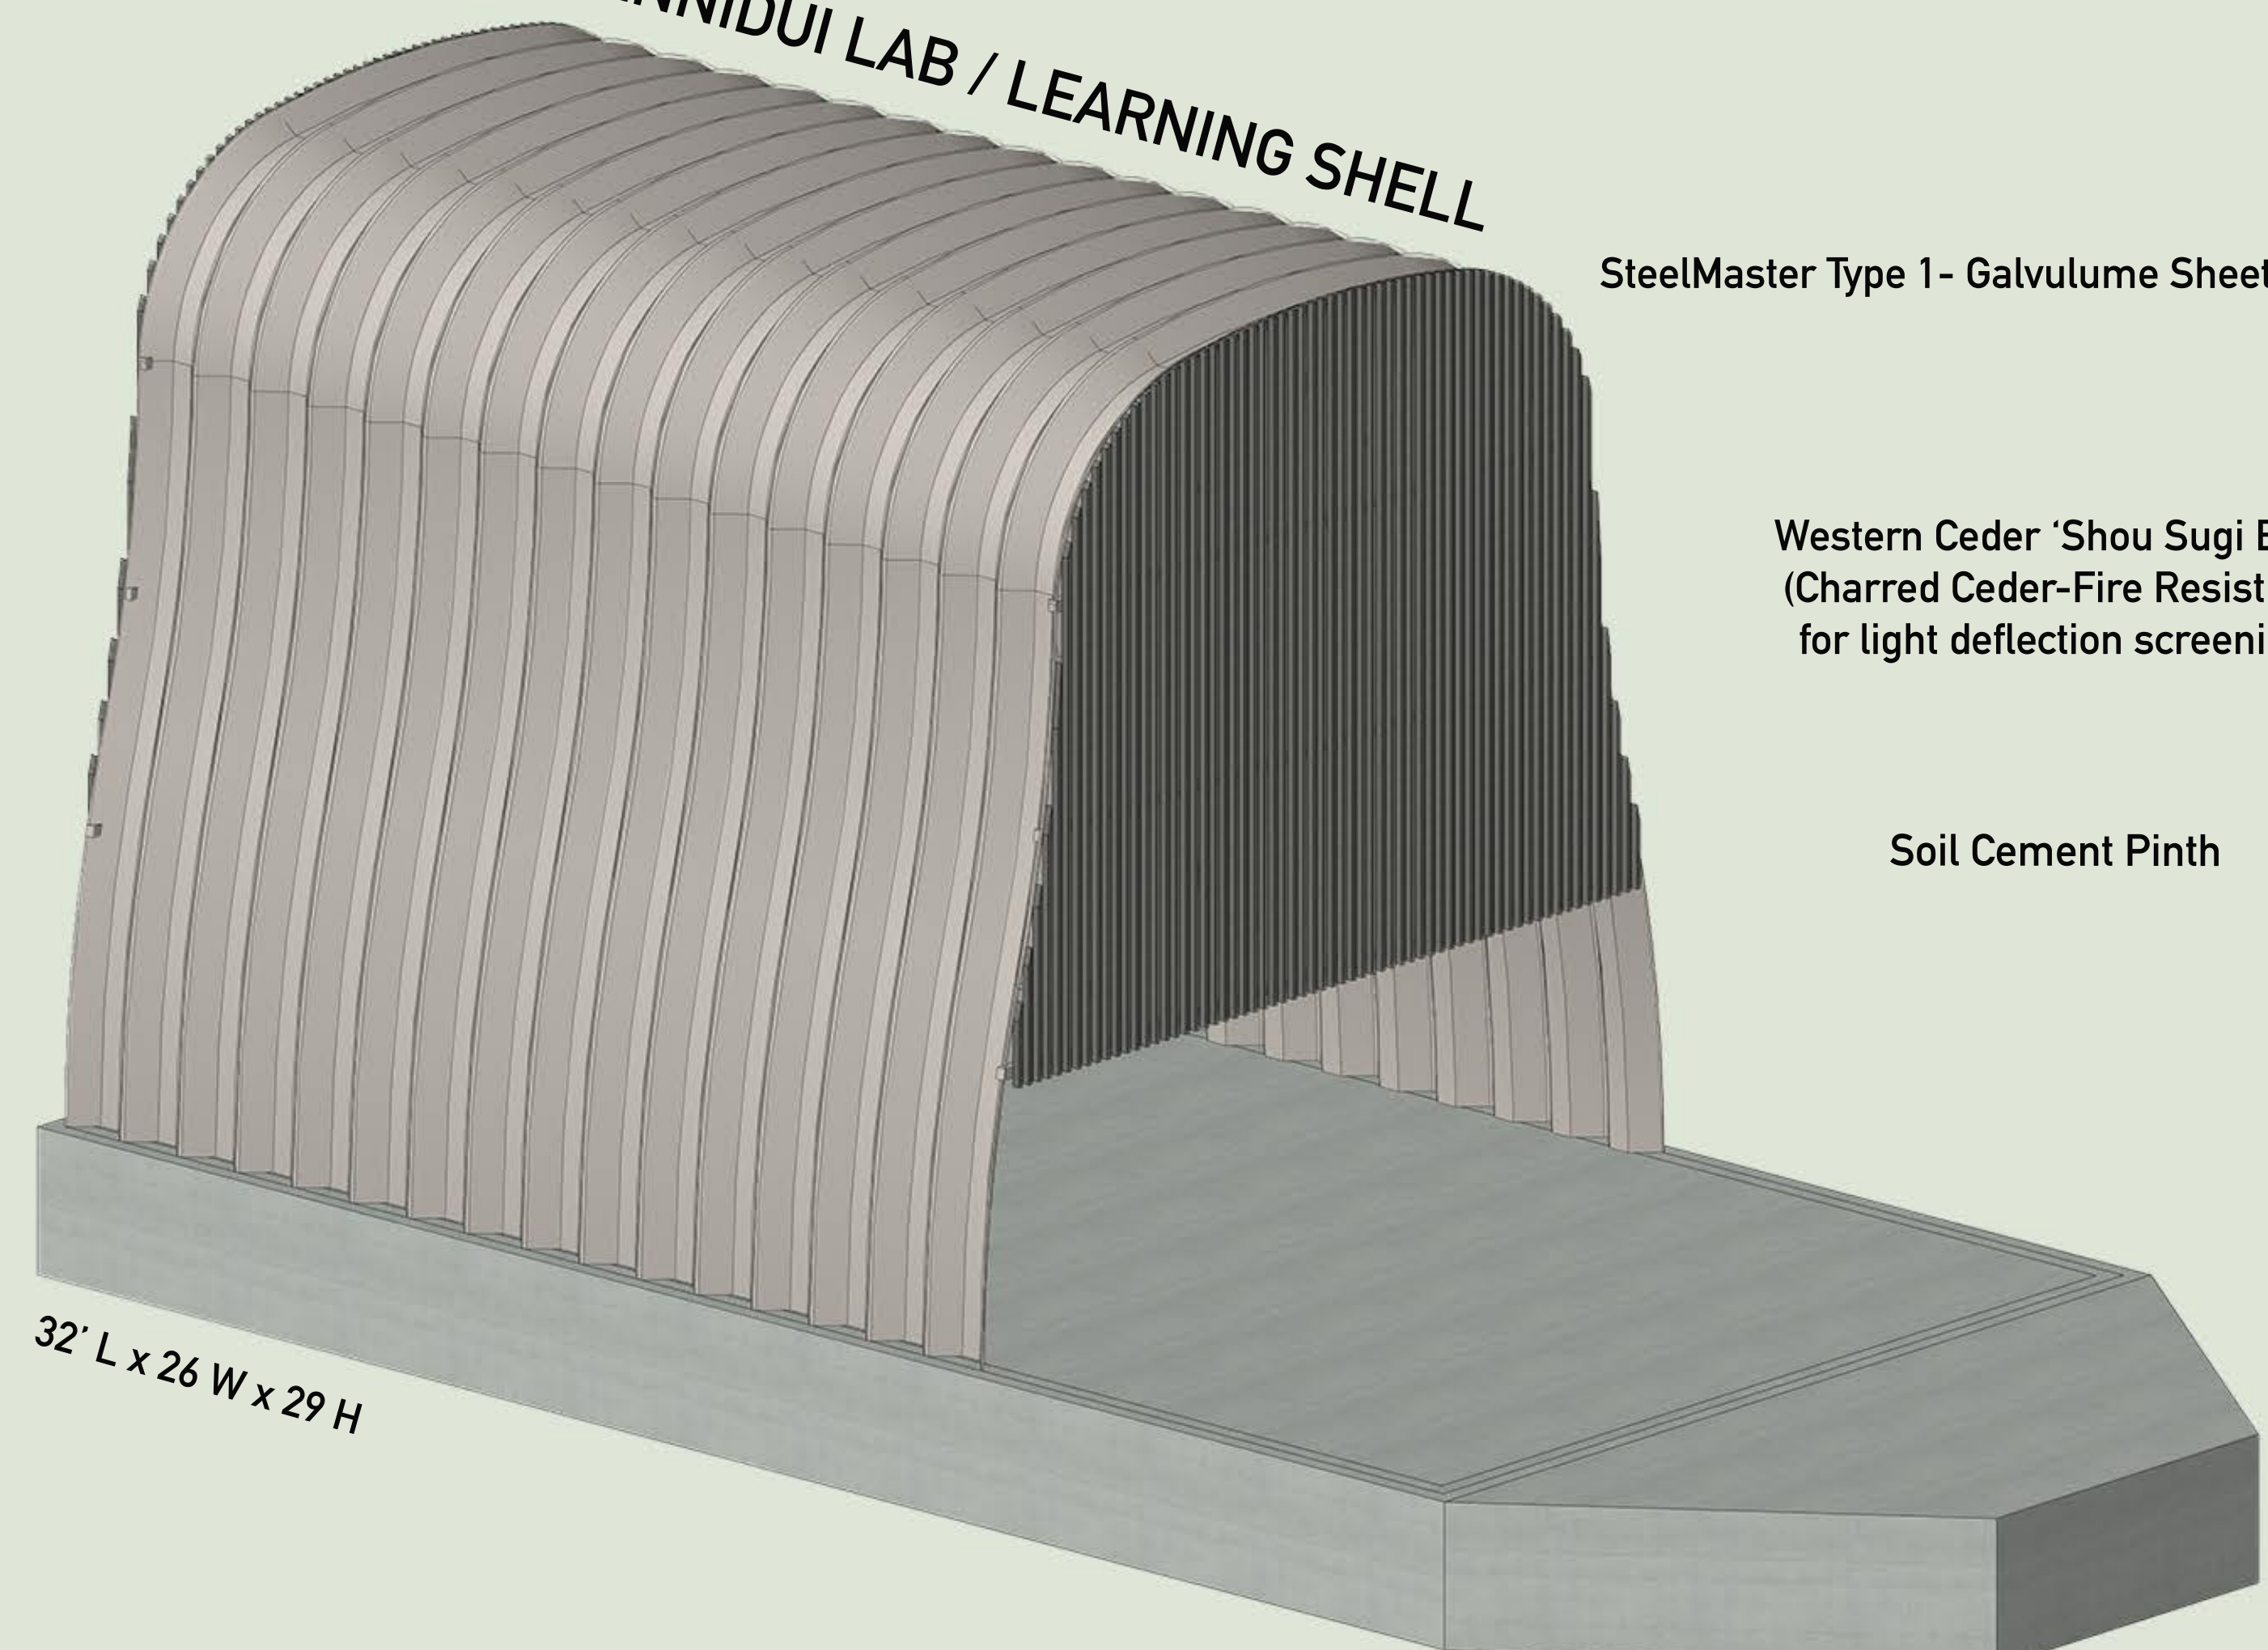

FLYLINE: PAA'A NOBE WATER PLINTH

AMMENTITIES
2 - 16' SIP Locking Enclosures

AMMENTITIES
Dressing Area
Lockers
Showers
Loowatt Toilets
Ossiaco Power Inverter
2 - 16' SIP Locking Enclosures

TENNIDUI LAB / LEARNING SHELL

32' L x 26 W x 29 H

SteelMaster Type 1- Galvulume Sheet Metal Profile

Western Ceder 'Shou Sugi Ban'
(Charred Ceder-Fire Resitive)
for light deflection screening

Soil Cement Pinth

Star Deck
Telescope Mount

PAA'A NOBE WATER SHELL

48' L x 30' W x 14' H

Cor-ten Steel Vestibule

Galina 547 Polycarbonate Glazing System