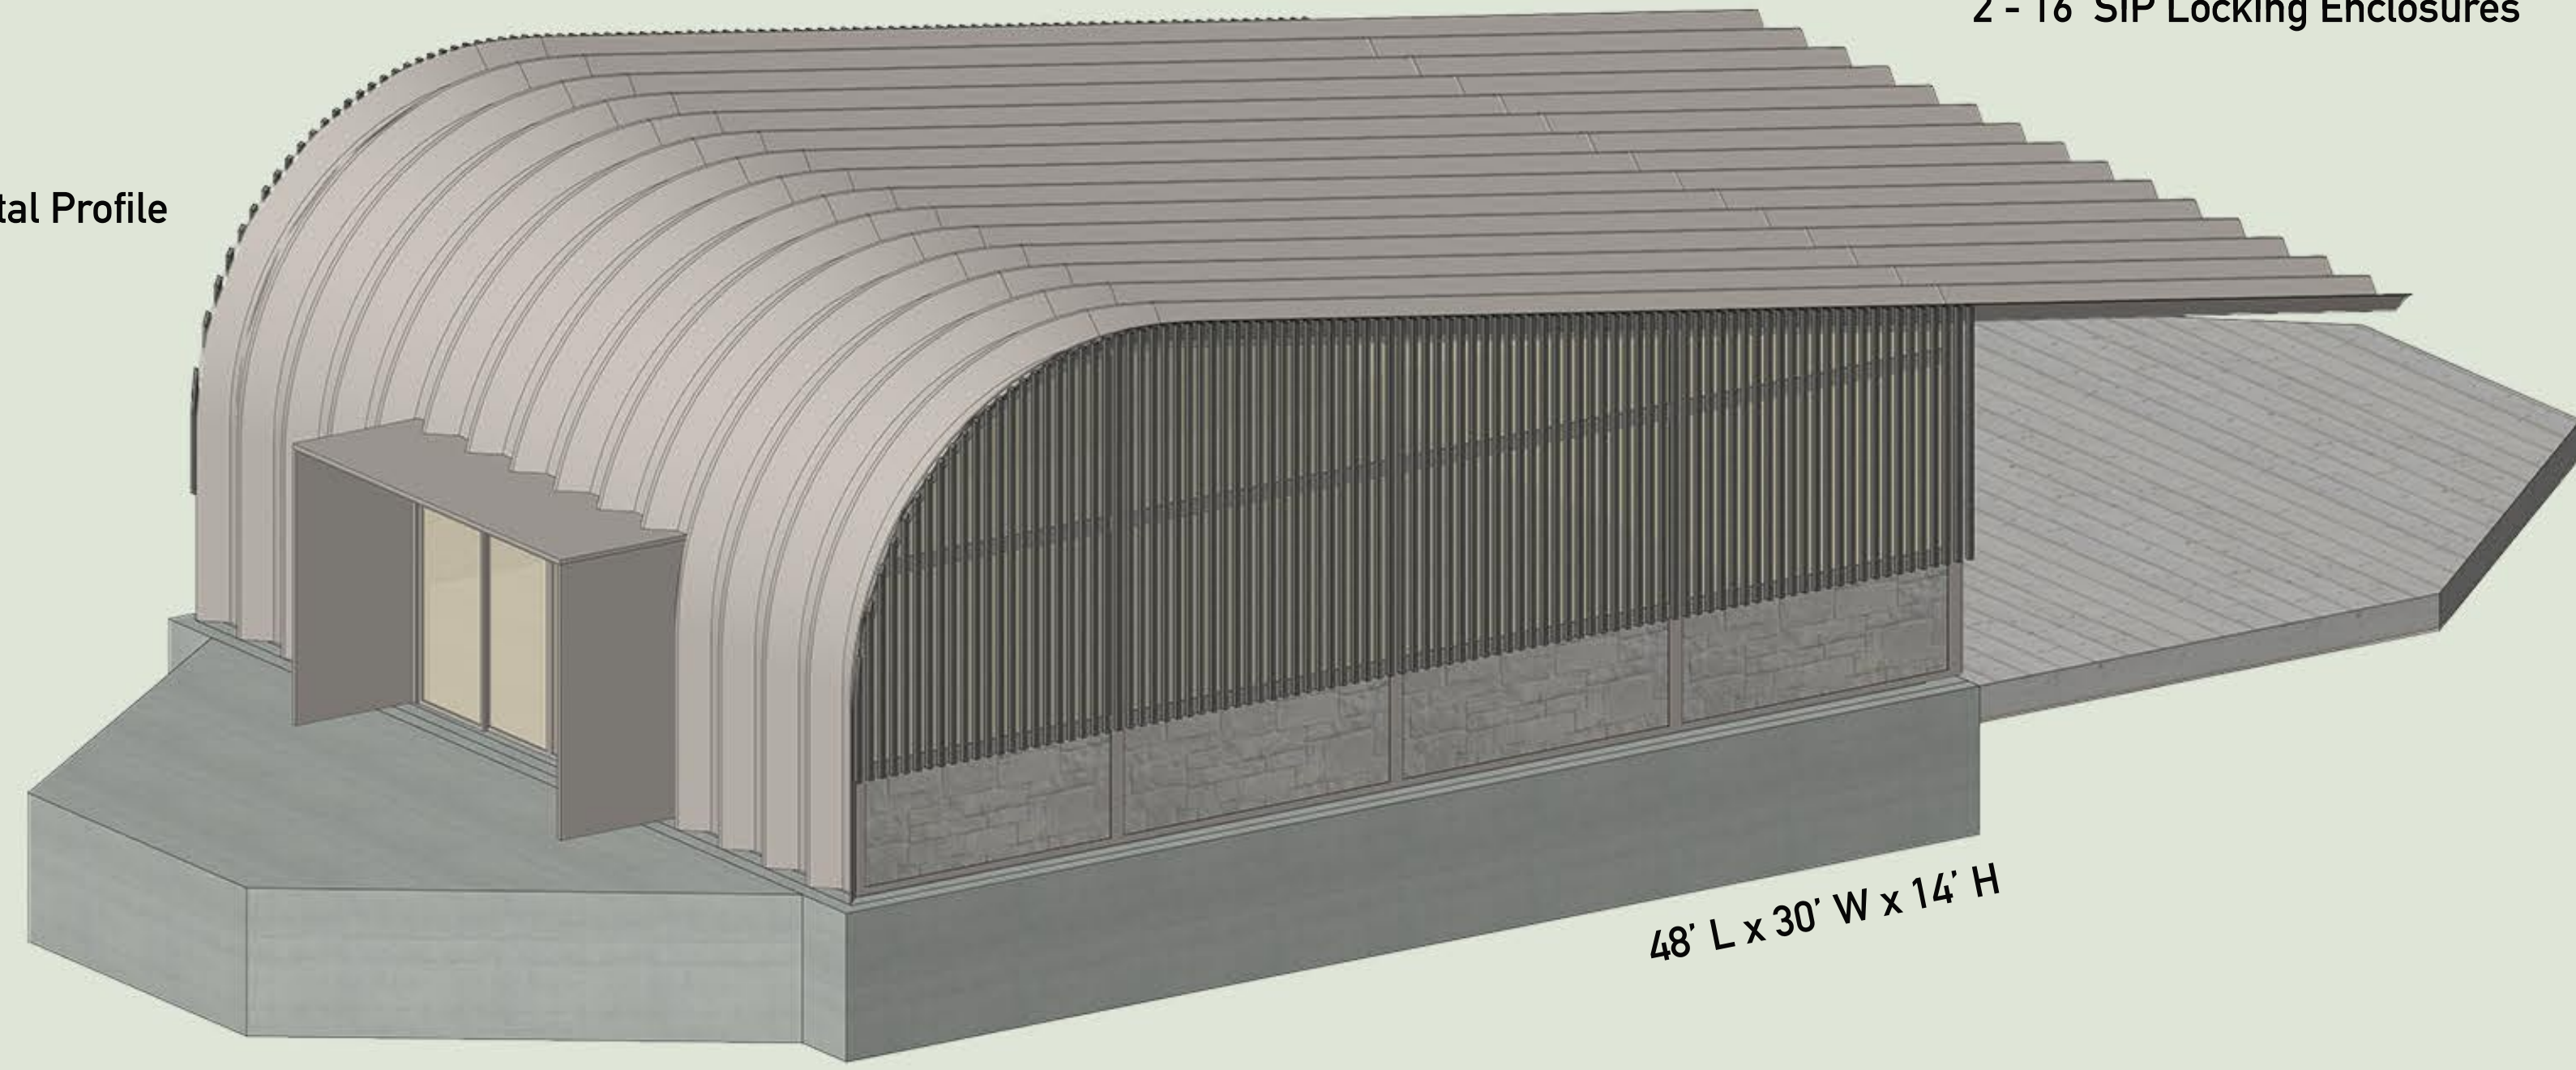

FLYLINE: PAA'A NOBE WATER PLINTH

AMMENTITIES
2 - 16' SIP Locking Enclosures

AMMENTITIES
Dressing Area
Lockers
Showers
Loowatt Toilets
Ossiaco Power Inverter
2 - 16' SIP Locking Enclosures

TENNIDUI LAB / LEARNING SHELL

32' L x 26 W x 29 H

SteelMaster Type 1- Galvulume Sheet Metal Profile

Western Ceder 'Shou Sugi Ban'
(Charred Ceder-Fire Resitive)
for light deflection screening

Soil Cement Pinth

Star Deck
Telescope Mount

PAA'A NOBE WATER SHELL

48' L x 30' W x 14' H

Cor-ten Steel Vestibule

Galina 547 Polycarbonate Glazing System